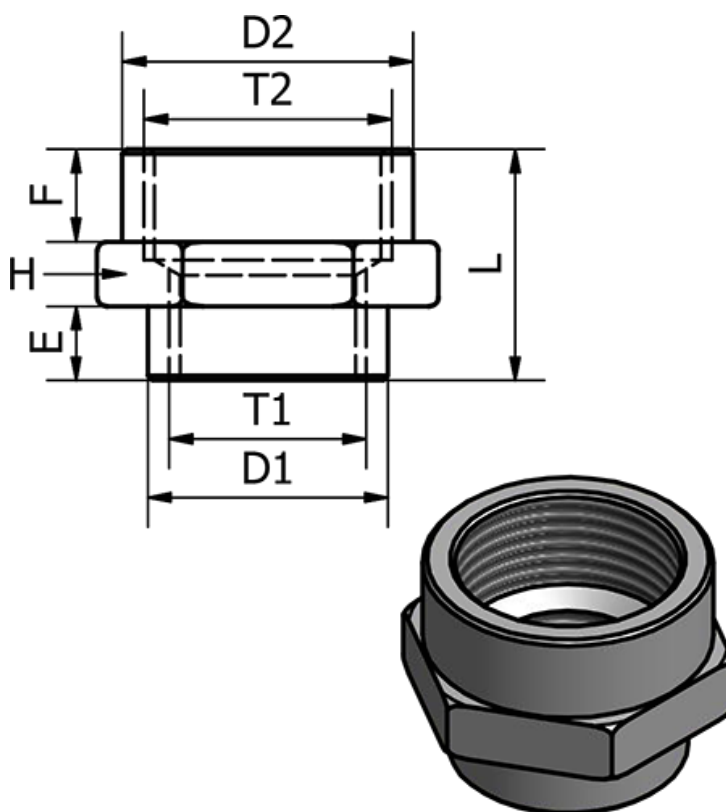

Article number: 5891126TR1838

Description: Sleeve 1126TR - 1838  
Reduction, G1/8" - G3/8"

## Measures

D1 = 14.0

D2 = 21.5

E = 6.0

F = 8.0

H = 22

L = 20.0

T = 1/8"

T2 = 3/8"